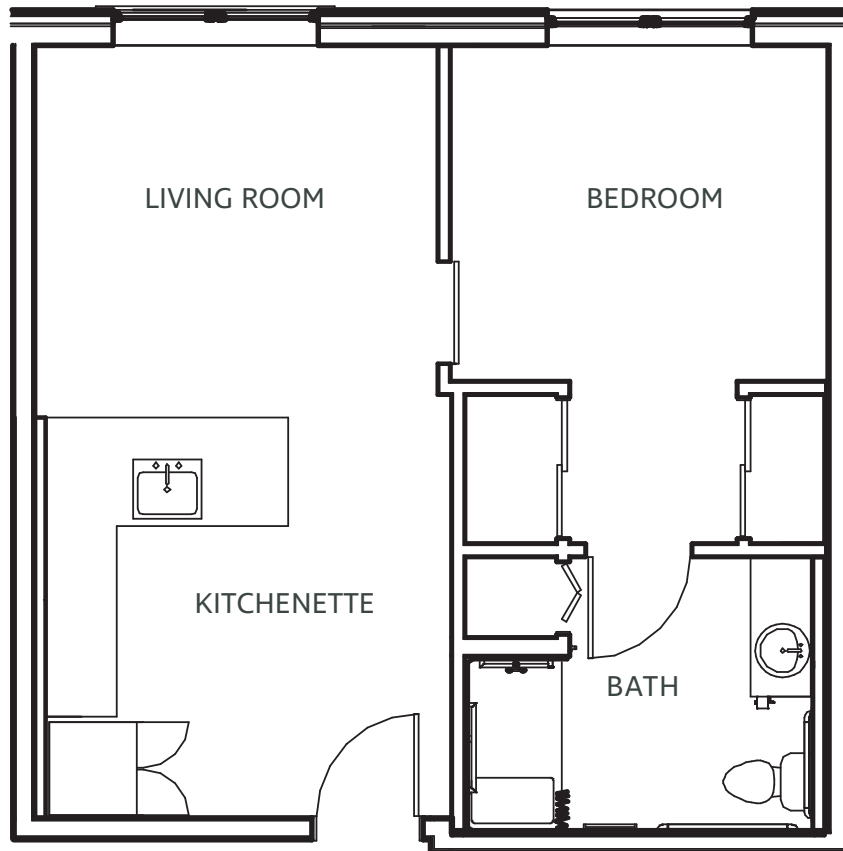

The Richmond

Assisted Living · 1 BR · 1 BA · 528 sq. ft.

BRIGHTMORE
of EAST MEMPHIS
— A SENIOR LIVING COMMUNITY —

Floor plans pictured are a representation. Actual floor plans may vary slightly.

Memphis, TN
901.436.1296
BrightmoreOfEastMemphis.com