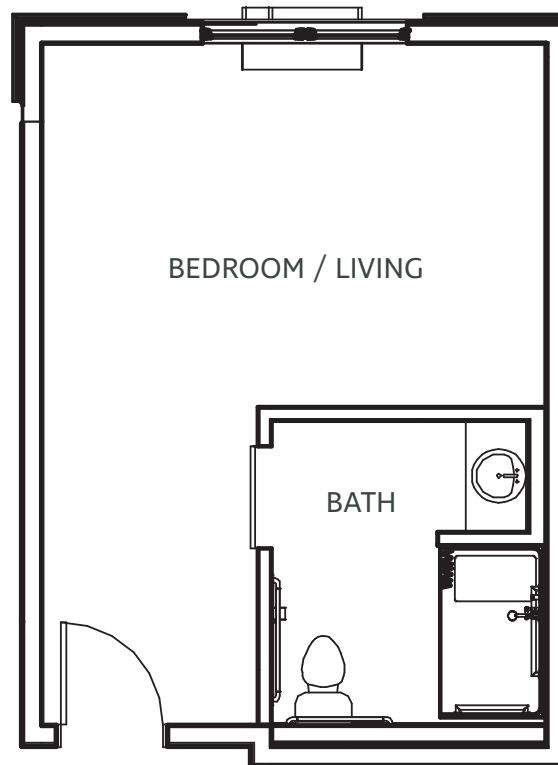

The Studio

Memory Care · 299 sq. ft.

BRIGHTMORE
of EAST MEMPHIS
— A SENIOR LIVING COMMUNITY —

Floor plans pictured are a representation. Actual floor plans may vary slightly.

Memphis, TN
901.436.1296
BrightmoreOfEastMemphis.com