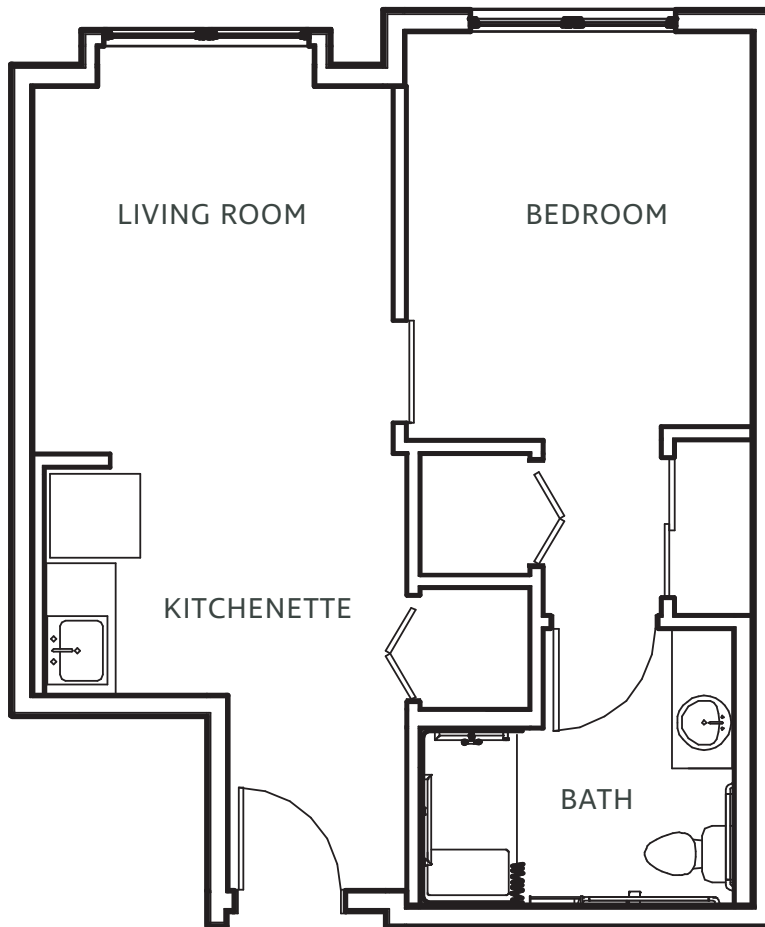

# The Orpheum

Assisted Living · Studio · 474 sq. ft.

**BRIGHTMORE**  
of EAST MEMPHIS  
— A SENIOR LIVING COMMUNITY —

*Floor plans pictured are a representation. Actual floor plans may vary slightly.*

Memphis, TN  
901.436.1296  
BrightmoreOfEastMemphis.com

# The Overton

Assisted Living · 1 BR · 1 BA · 483 sq. ft.

**BRIGHTMORE**  
of EAST MEMPHIS  
— A SENIOR LIVING COMMUNITY —

*Floor plans pictured are a representation. Actual floor plans may vary slightly.*