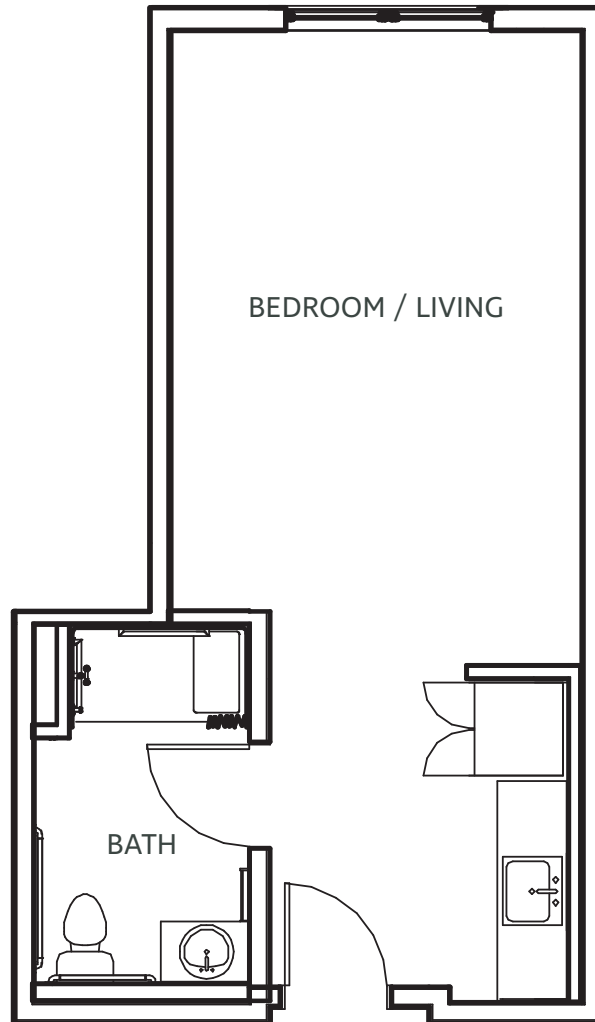

# The Madison I

Assisted Living · Studio · 362 sq. ft.

**BRIGHTMORE**  
of EAST MEMPHIS  
— A SENIOR LIVING COMMUNITY —

*Floor plans pictured are a representation. Actual floor plans may vary slightly.*

Memphis, TN  
901.436.1296  
BrightmoreOfEastMemphis.com

# The Madison II

Assisted Living · Studio · 383 sq. ft.

**BRIGHTMORE**  
of EAST MEMPHIS  
— A SENIOR LIVING COMMUNITY —

*Floor plans pictured are a representation. Actual floor plans may vary slightly.*