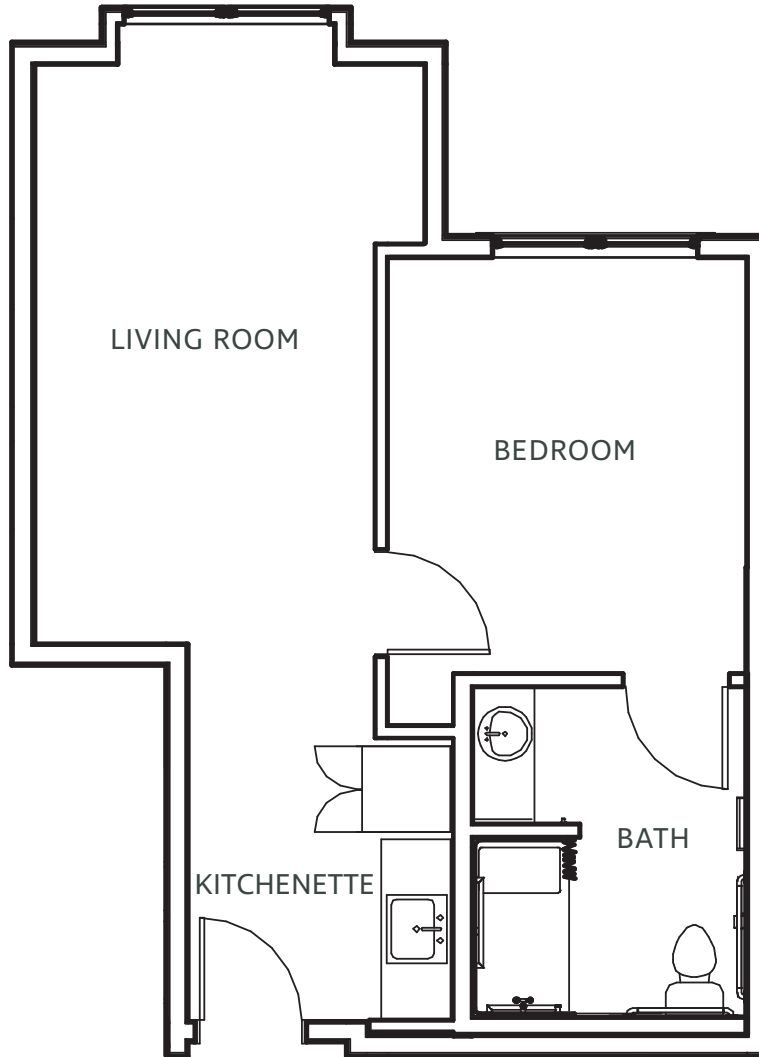

# The Rhodes

Assisted Living · 1 BR · 1 BA · 484 sq. ft.

**BRIGHTMORE**  
of EAST MEMPHIS  
— A SENIOR LIVING COMMUNITY —

*Floor plans pictured are a representation. Actual floor plans may vary slightly.*