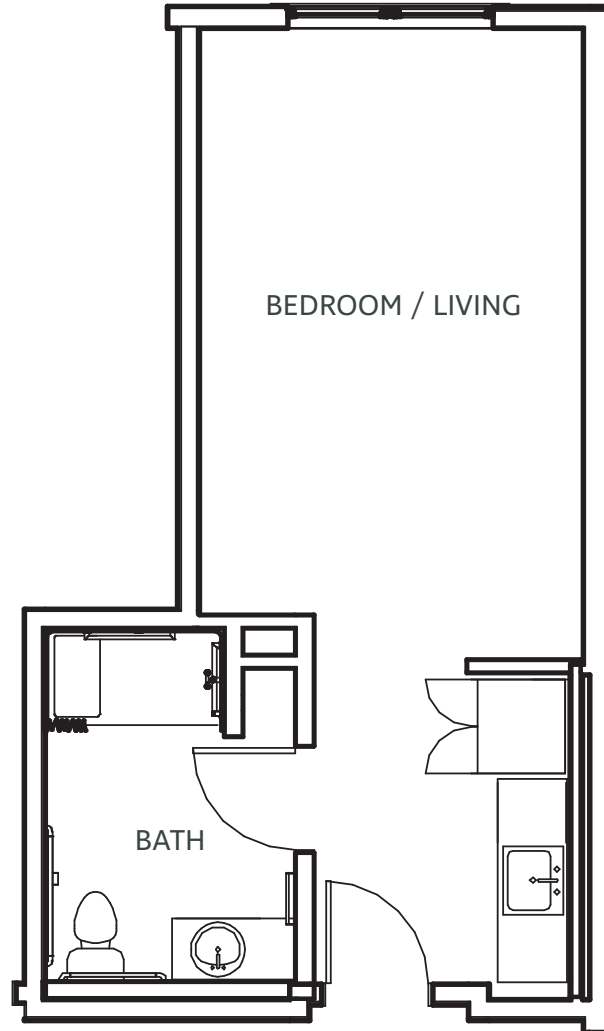

# The Madison I

Assisted Living · Studio · 362 sq. ft.

**BRIGHTMORE**  
of EAST MEMPHIS  
— A SENIOR LIVING COMMUNITY —

*Floor plans pictured are a representation. Actual floor plans may vary slightly.*

Memphis, TN  
901.436.1296  
BrightmoreOfEastMemphis.com

# The Madison II

Assisted Living · Studio · 383 sq. ft.

**BRIGHTMORE**  
of EAST MEMPHIS  
— A SENIOR LIVING COMMUNITY —

*Floor plans pictured are a representation. Actual floor plans may vary slightly.*