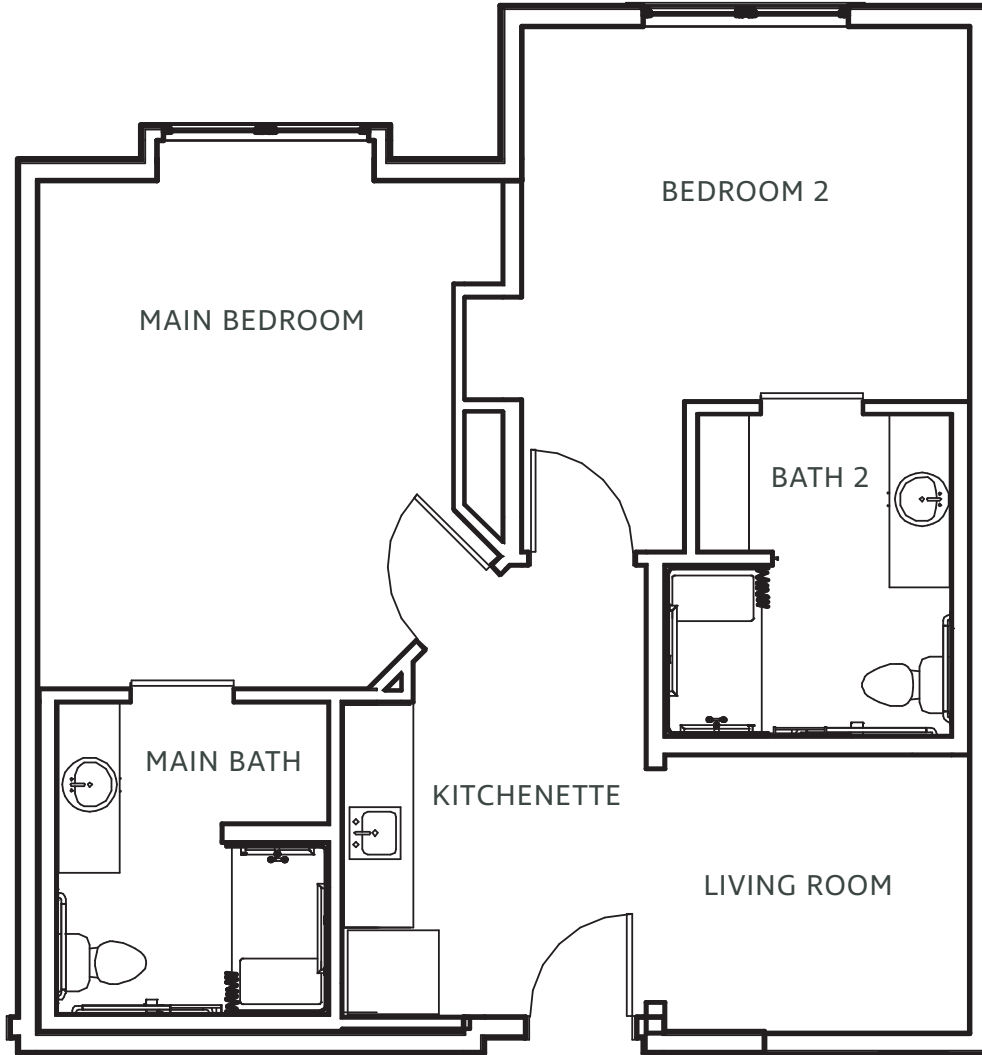

The Sherwood

Assisted Living · 2 BR · 2 BA · 734 sq. ft.

BRIGHTMORE
of EAST MEMPHIS
— A SENIOR LIVING COMMUNITY —

Floor plans pictured are a representation. Actual floor plans may vary slightly.

Memphis, TN
901.436.1296
BrightmoreOfEastMemphis.com