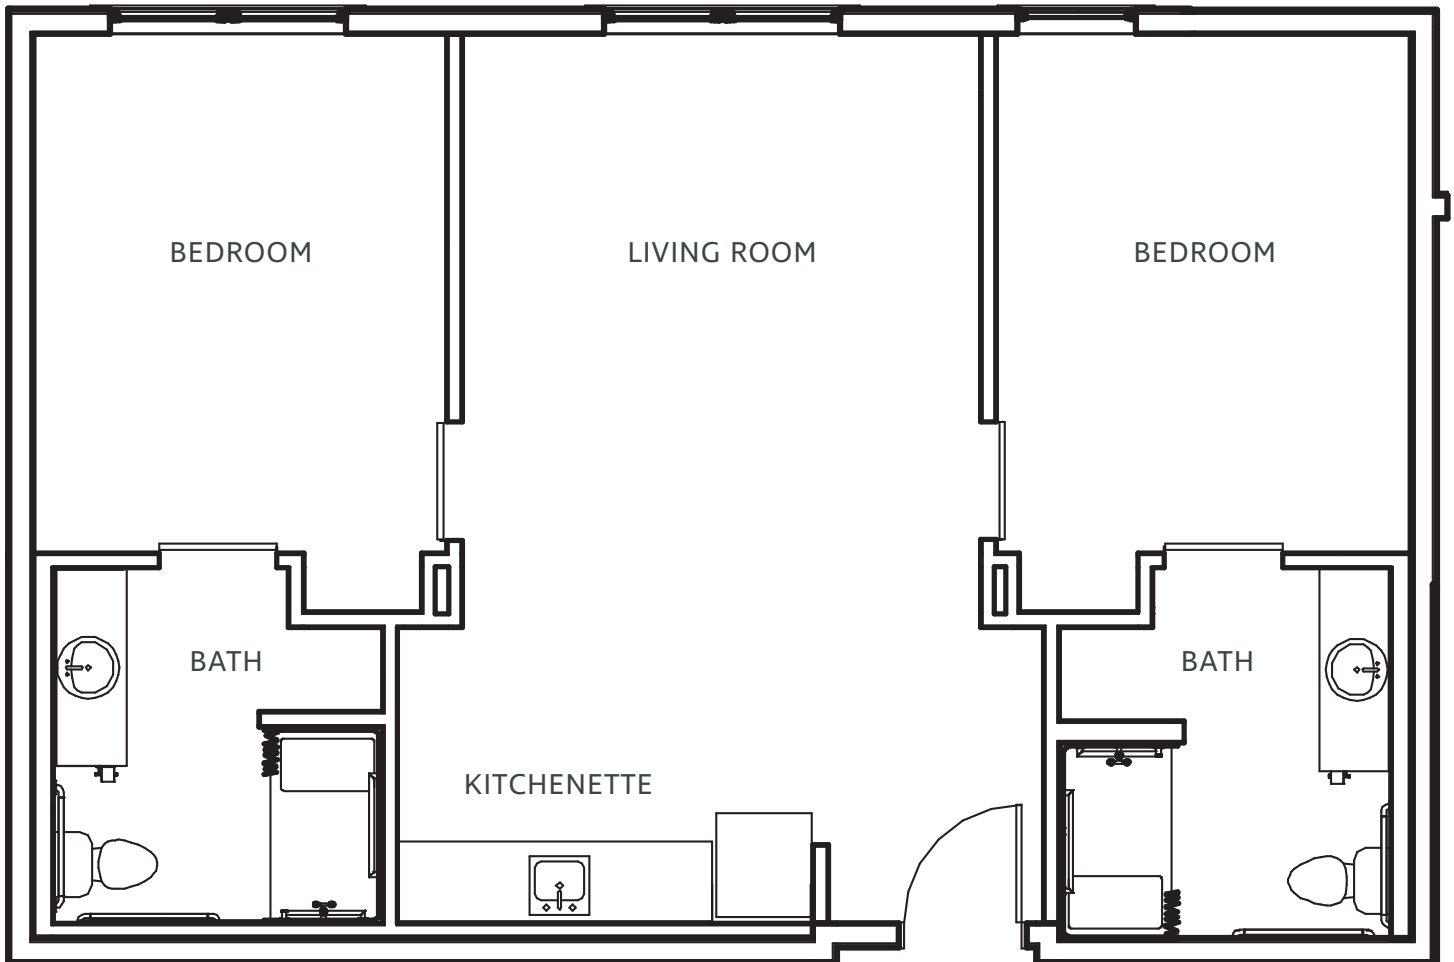

The Shelby II

Assisted Living · 2 BR · 2 BA · 803 sq. ft.

BRIGHTMORE
of EAST MEMPHIS
— A SENIOR LIVING COMMUNITY —

Floor plans pictured are a representation. Actual floor plans may vary slightly.

Memphis, TN
901.436.1296
BrightmoreOfEastMemphis.com