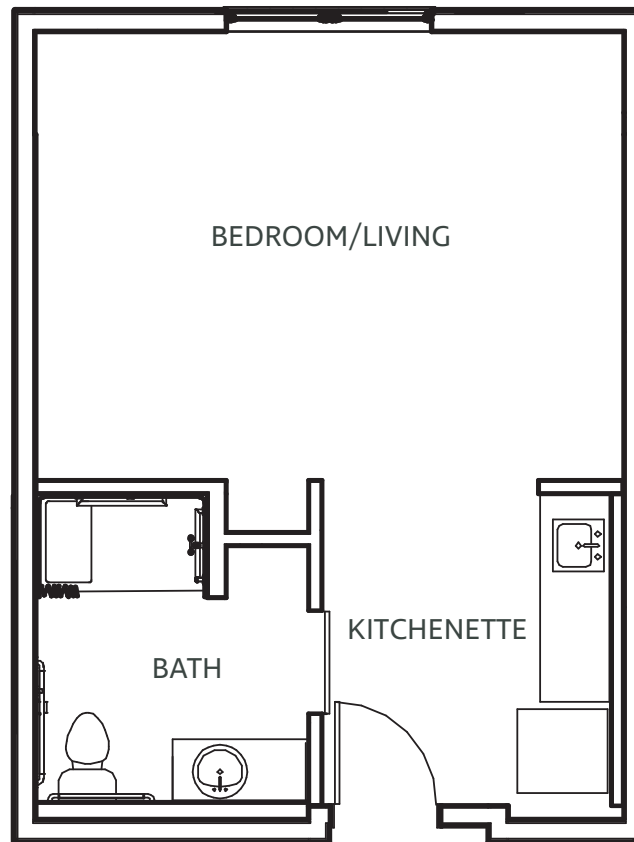

# The Marquette

Assisted Living · Studio · 381 sq. ft.

**BRIGHTMORE**  
of EAST MEMPHIS  
— A SENIOR LIVING COMMUNITY —

*Floor plans pictured are a representation. Actual floor plans may vary slightly.*

Memphis, TN  
901.436.1296  
BrightmoreOfEastMemphis.com

# The Neshoba

Assisted Living · Studio · 393 sq. ft.

**BRIGHTMORE**  
of EAST MEMPHIS  
— A SENIOR LIVING COMMUNITY —

*Floor plans pictured are a representation. Actual floor plans may vary slightly.*

Memphis, TN  
901.436.1296  
BrightmoreOfEastMemphis.com