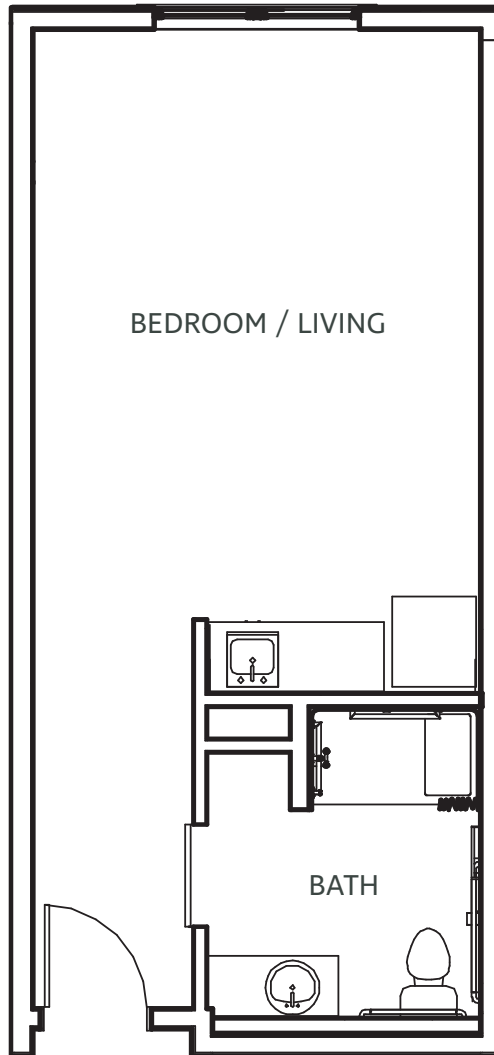

The Marquette

Assisted Living · Studio · 381 sq. ft.

BRIGHTMORE
of EAST MEMPHIS
— A SENIOR LIVING COMMUNITY —

Floor plans pictured are a representation. Actual floor plans may vary slightly.

Memphis, TN
901.436.1296
BrightmoreOfEastMemphis.com