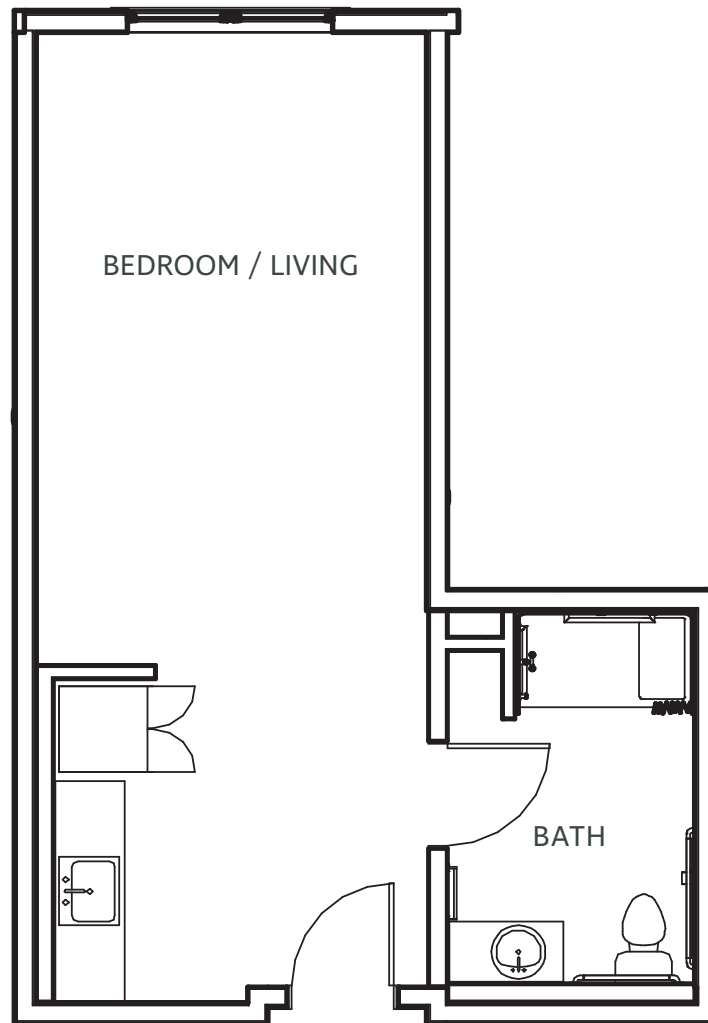

# The Marquette

Assisted Living · Studio · 381 sq. ft.

**BRIGHTMORE**  
of EAST MEMPHIS  
— A SENIOR LIVING COMMUNITY —

*Floor plans pictured are a representation. Actual floor plans may vary slightly.*

Memphis, TN  
901.436.1296  
BrightmoreOfEastMemphis.com

# The Neshoba

Assisted Living · Studio · 393 sq. ft.

**BRIGHTMORE**  
of EAST MEMPHIS  
— A SENIOR LIVING COMMUNITY —

*Floor plans pictured are a representation. Actual floor plans may vary slightly.*

Memphis, TN  
901.436.1296  
BrightmoreOfEastMemphis.com

# The Normandy

Assisted Living · Studio · 412 sq. ft.

**BRIGHTMORE**  
of EAST MEMPHIS  
— A SENIOR LIVING COMMUNITY —

*Floor plans pictured are a representation. Actual floor plans may vary slightly.*

Memphis, TN  
901.436.1296  
BrightmoreOfEastMemphis.com