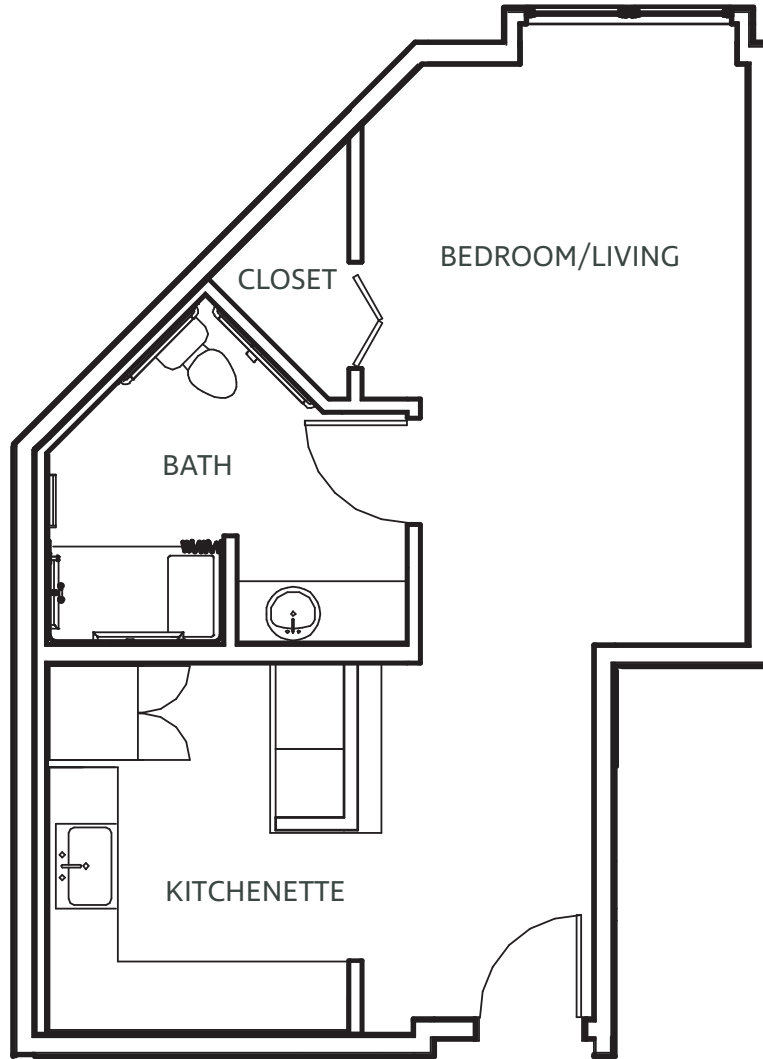

The Orpheum

Assisted Living · Studio · 474 sq. ft.

BRIGHTMORE
of EAST MEMPHIS
— A SENIOR LIVING COMMUNITY —

Floor plans pictured are a representation. Actual floor plans may vary slightly.

Memphis, TN
901.436.1296
BrightmoreOfEastMemphis.com