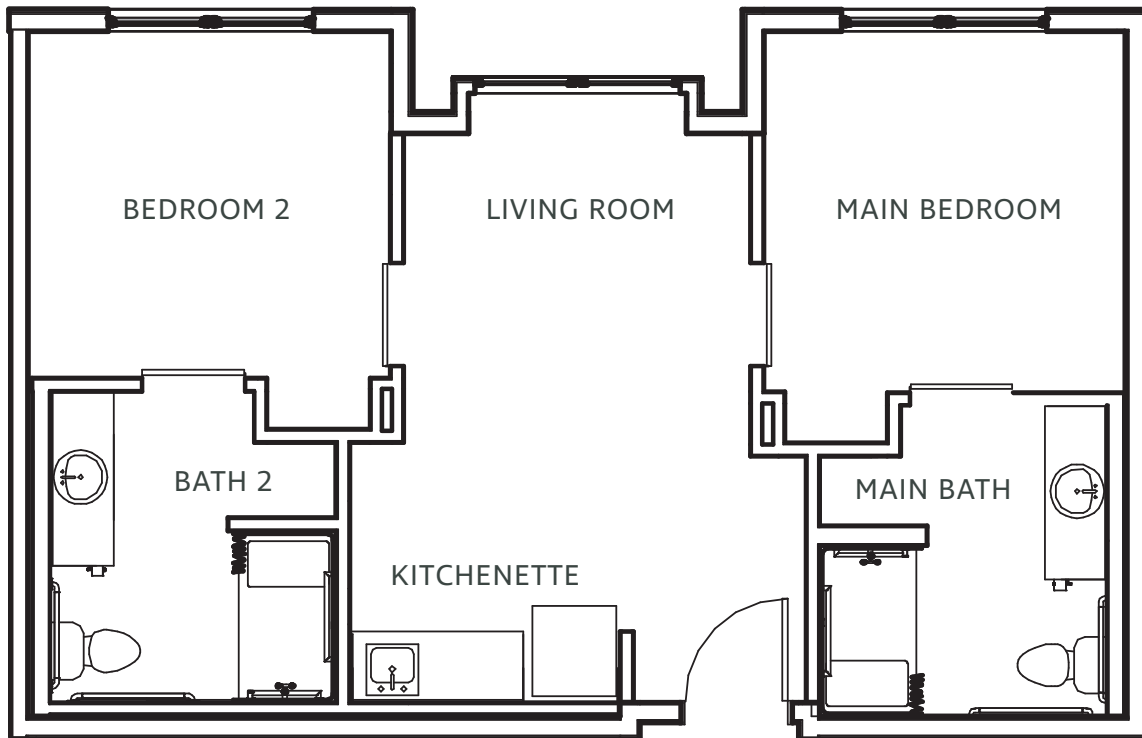

The Shelby I

Assisted Living · 2 BR · 2 BA · 599 sq. ft.

BRIGHTMORE
of EAST MEMPHIS
— A SENIOR LIVING COMMUNITY —

Floor plans pictured are a representation. Actual floor plans may vary slightly.

Memphis, TN
901.436.1296
BrightmoreOfEastMemphis.com