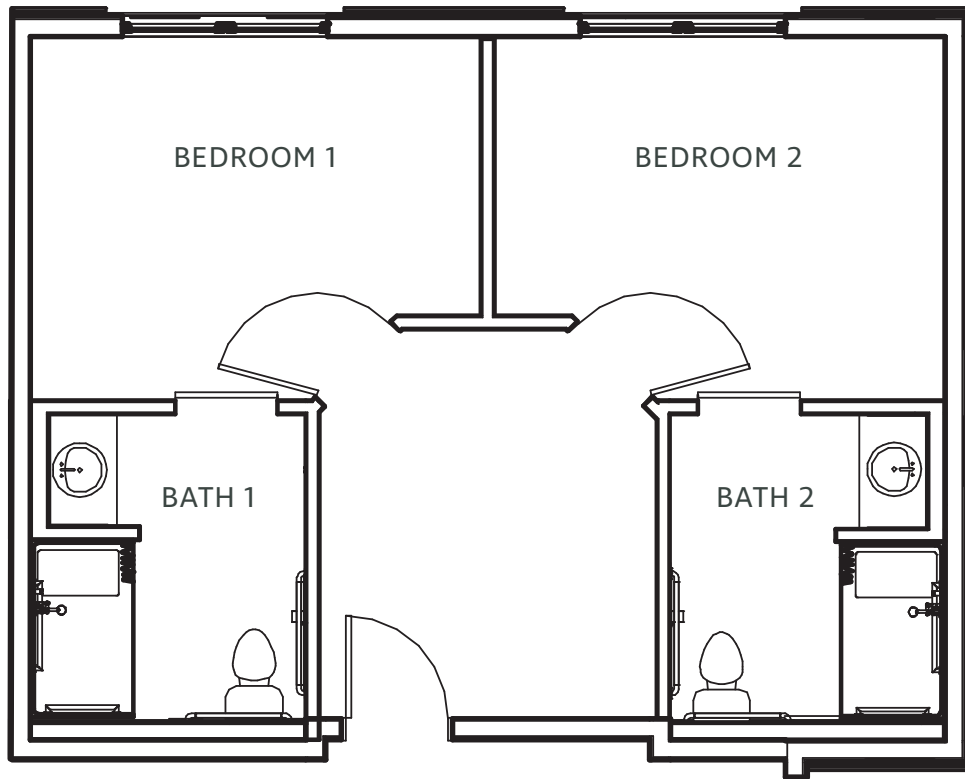

# The Studio

Memory Care · 299 sq. ft.

**BRIGHTMORE**  
of EAST MEMPHIS  
— A SENIOR LIVING COMMUNITY —

*Floor plans pictured are a representation. Actual floor plans may vary slightly.*

Memphis, TN  
901.436.1296  
BrightmoreOfEastMemphis.com

# The Companion Suite

Memory Care · 2 BR · 2 BA · 543 sq. ft.

**BRIGHTMORE**  
of EAST MEMPHIS  
— A SENIOR LIVING COMMUNITY —

*Floor plans pictured are a representation. Actual floor plans may vary slightly.*