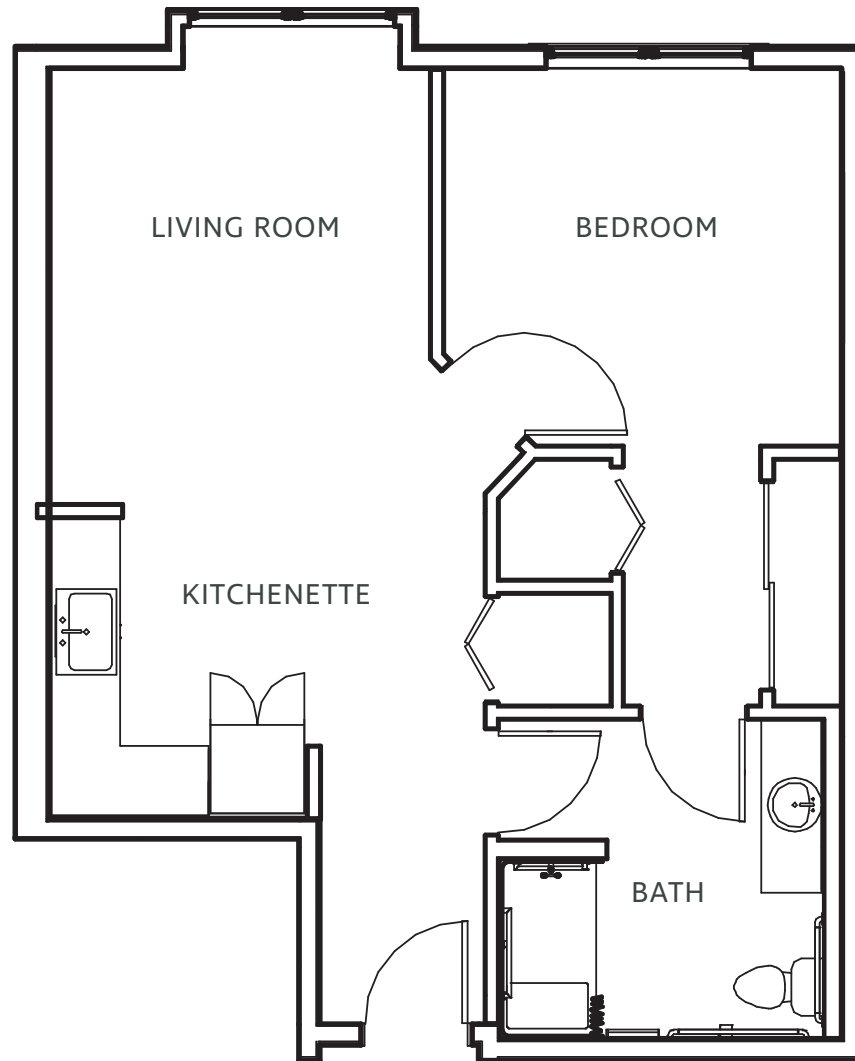

The Ridgewood

Assisted Living · 1 BR · 1 BA · 604 sq. ft.

BRIGHTMORE
of EAST MEMPHIS
— A SENIOR LIVING COMMUNITY —

Floor plans pictured are a representation. Actual floor plans may vary slightly.

Memphis, TN
901.436.1296
BrightmoreOfEastMemphis.com