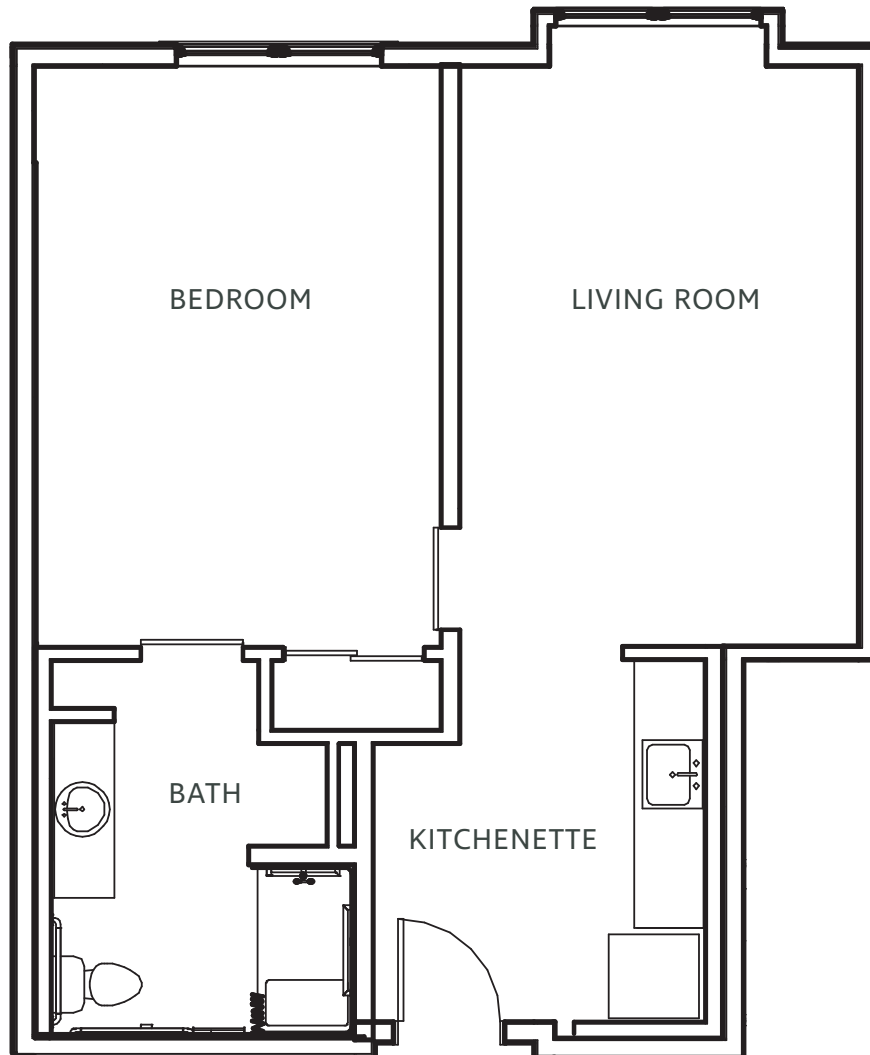

The Riverdale

Assisted Living · 1 BR · 1 BA · 635 sq. ft.

BRIGHTMORE
of EAST MEMPHIS
— A SENIOR LIVING COMMUNITY —

Floor plans pictured are a representation. Actual floor plans may vary slightly.

Memphis, TN
901.436.1296
BrightmoreOfEastMemphis.com