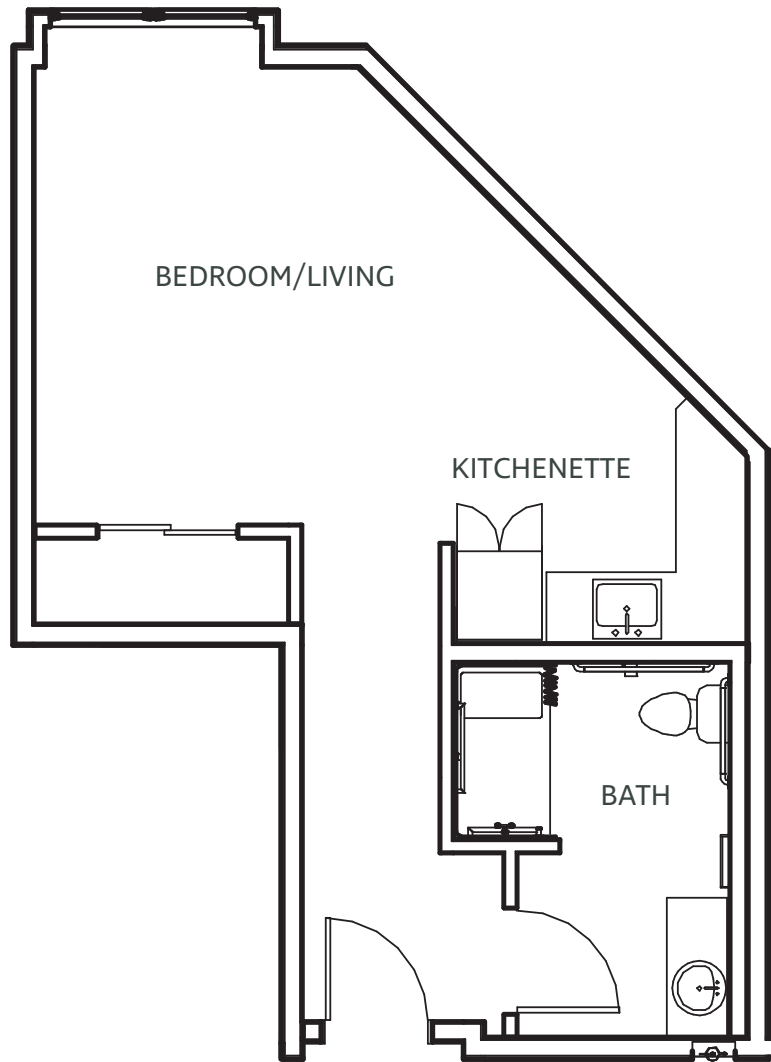

The Oakhaven

Assisted Living · Studio · 430 sq. ft.

BRIGHTMORE
of EAST MEMPHIS
— A SENIOR LIVING COMMUNITY —

Floor plans pictured are a representation. Actual floor plans may vary slightly.

Memphis, TN
901.436.1296
BrightmoreOfEastMemphis.com